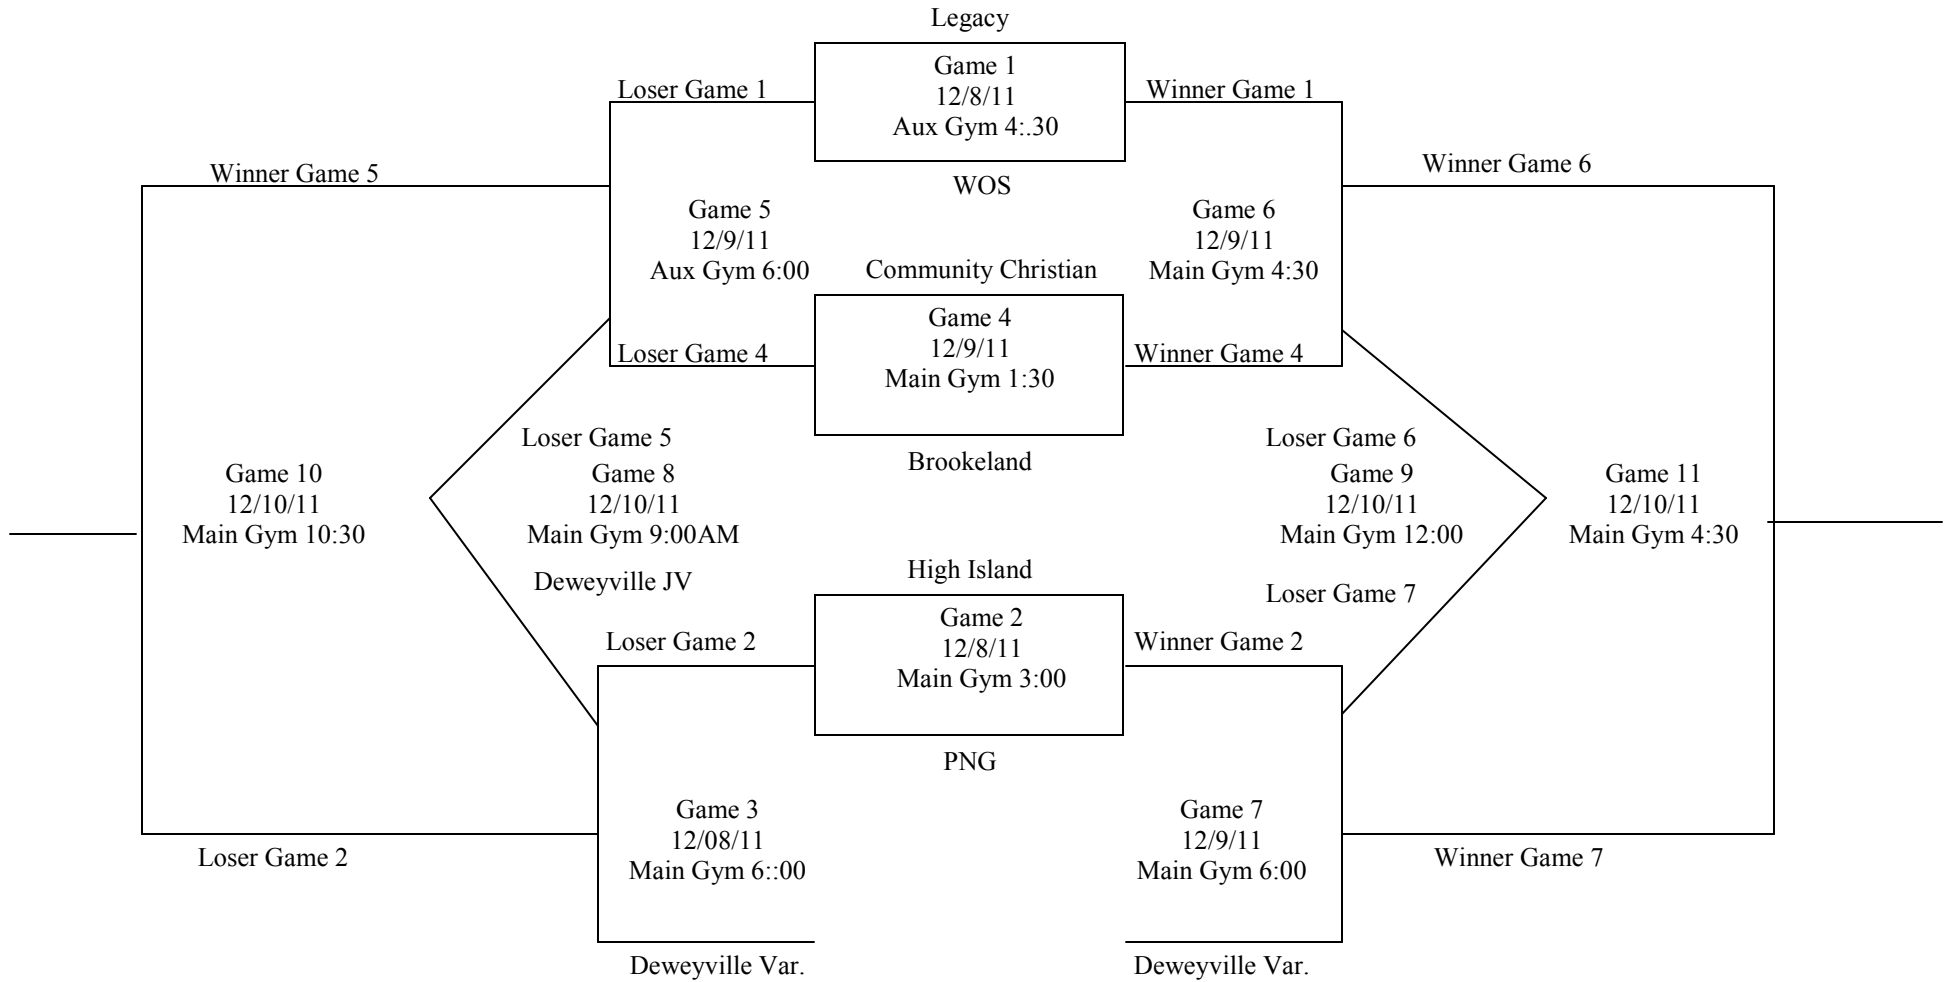

Deweyville Classic Girls Bracket 2011

Bottom team in bracket will be home team unless Deweyville is playing and then they will be the home team.